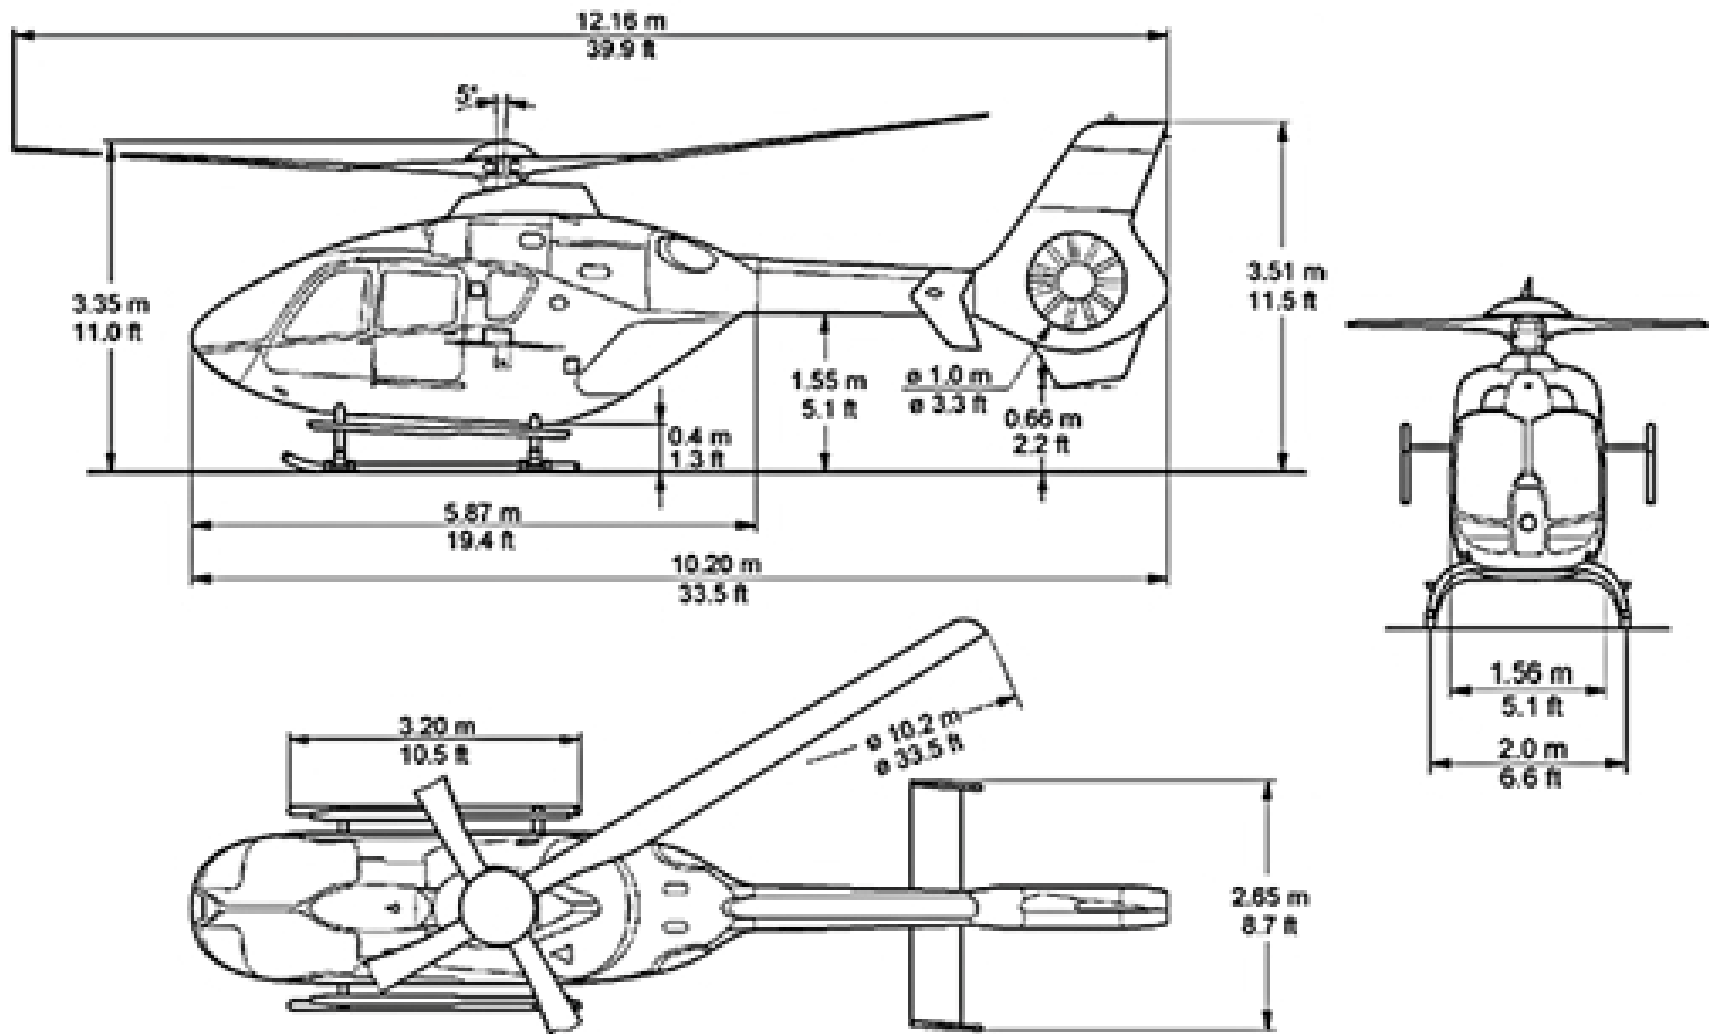

Sellacopter[™]
List it. Sell it. Done.

2007 Eurocopter EC-135P2+

Serial Number 0632

2007 Eurocopter EC-135P2+

Serial Number 0632

Aircraft Highlights

Professionally Maintained
Fresh Annual
Recent Garmin Avionic Upgrades

DPIFR/SPIFR
Engine IBF Configured

Airframe

Registration Number N247EE
Airframe Total Time 1249.2 Hours
Annual Inspection October 2021

Exterior

- Charcoal Gun Metal Grey
- Black Accent Stripe
- 9/10

Engine

	Engine #1	Engine #2
Engine Type	P&W 206B2	P&W 206B2
Serial Number	PCE BJ0520	PCE BJ0521
Engine Total Time	1249.2	1249.2
N1 Cycles	1079	1118
N2 Cycles	1394	1390
NP Cycles	708	296

Interior

- White Leather
- Five Place Club seating W/ Credenza
- Cabin and Cargo floor carpet

Eurocopter

EC-135P2+

Avionics / Instruments

DPIFR/SPIFR Fixed Provisions

Dual CPDS Screens

Standby Attitude Indicator